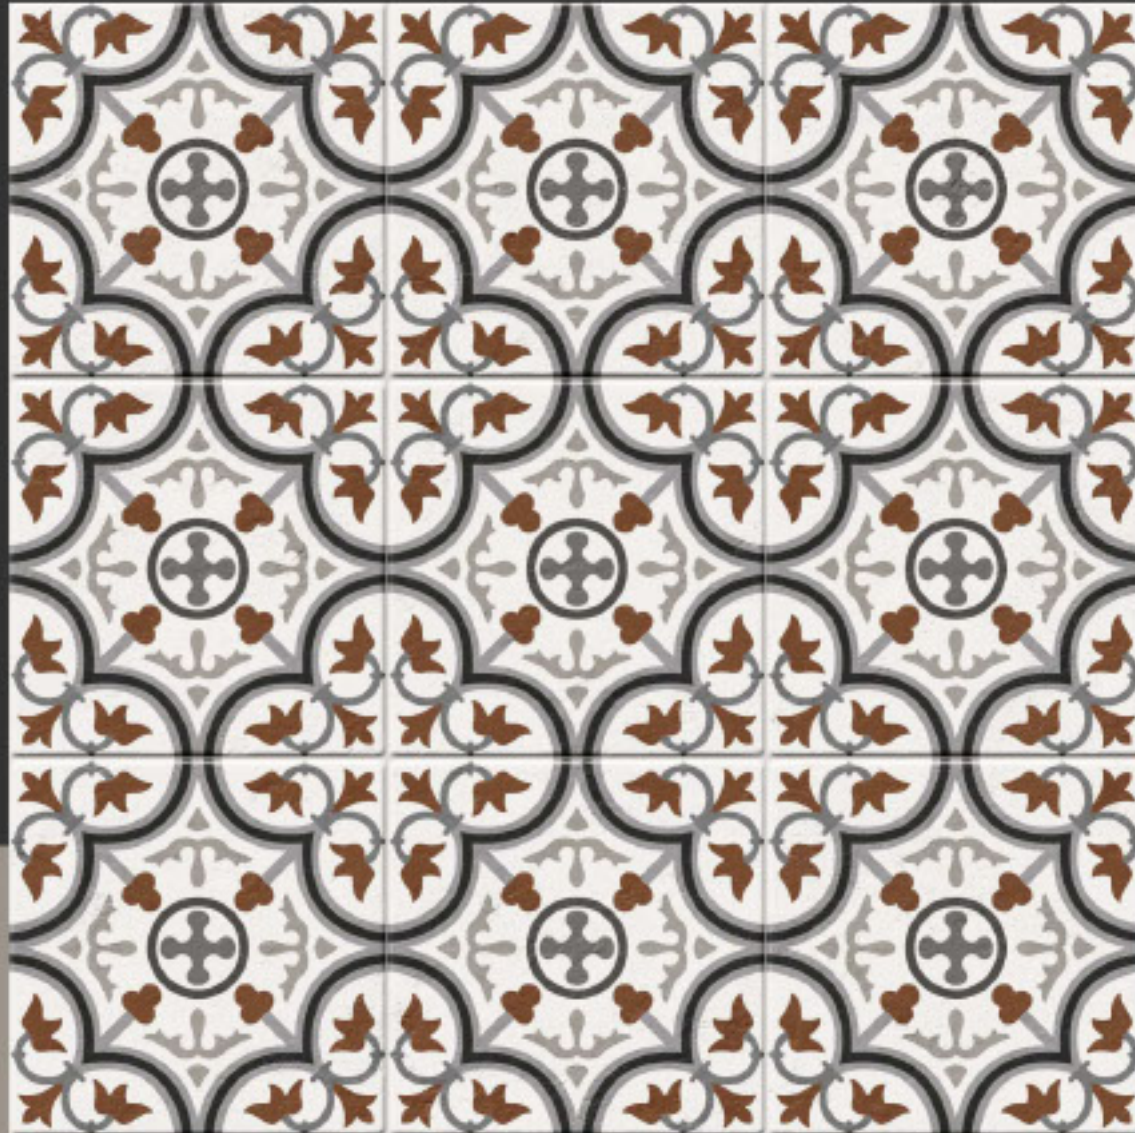

MOROCCAN

Gres Porcelain Stoneware / Intended To Use At Pavimento - Indoor & Outdoor

BRIZO RED

600x600mm

2'x2' / 24"x24"

Structured Matt Surface