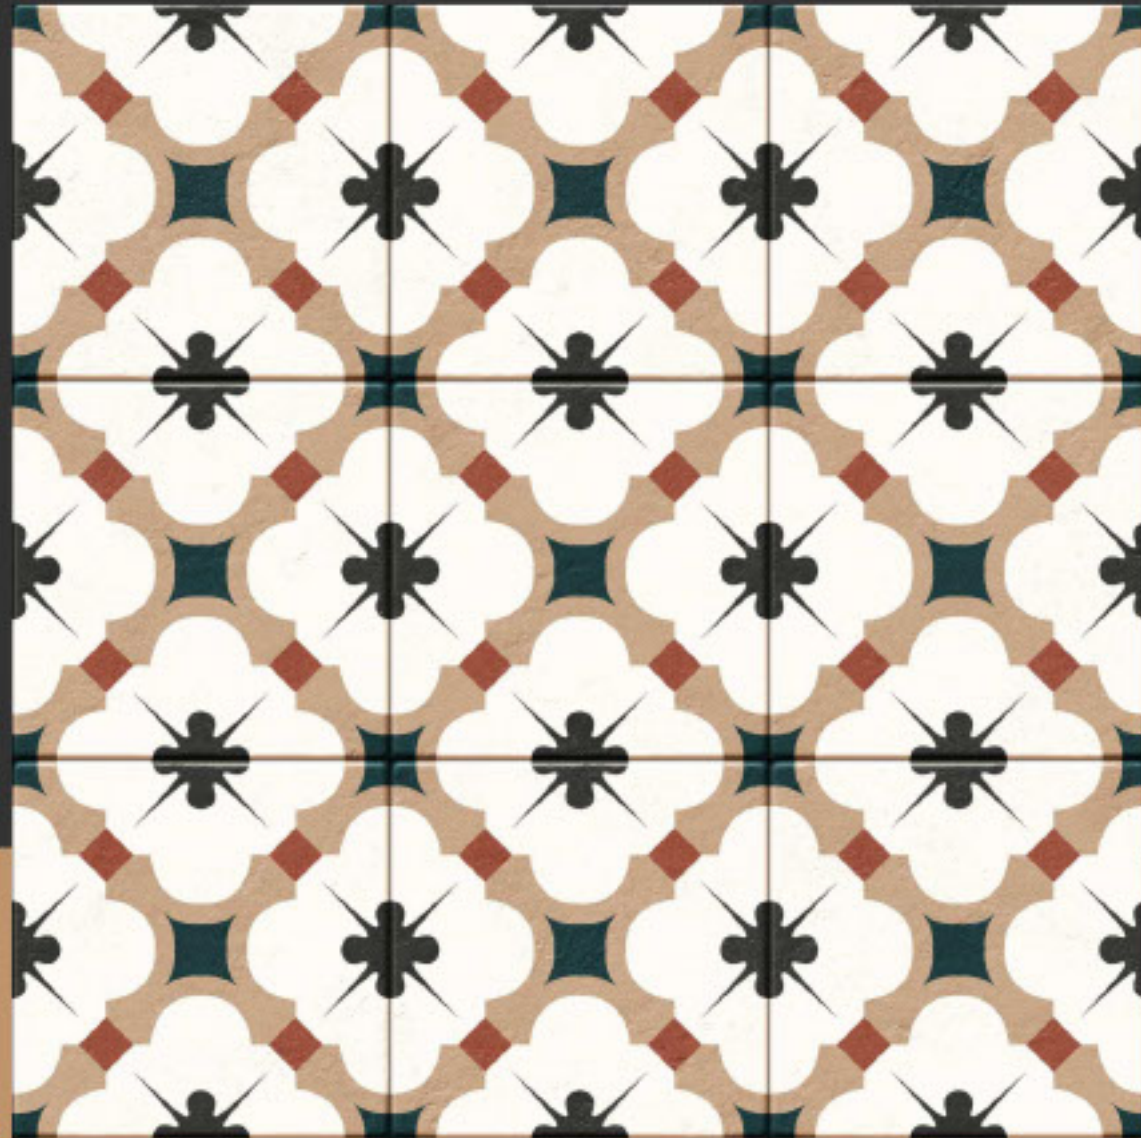

MOROCCAN

Gres Porcelain Stoneware / Intended To Use At Pavimento - Indoor & Outdoor

GRACE BEIGE

600x600mm
2'x2' / 24"x24"

Structured Matt Surface