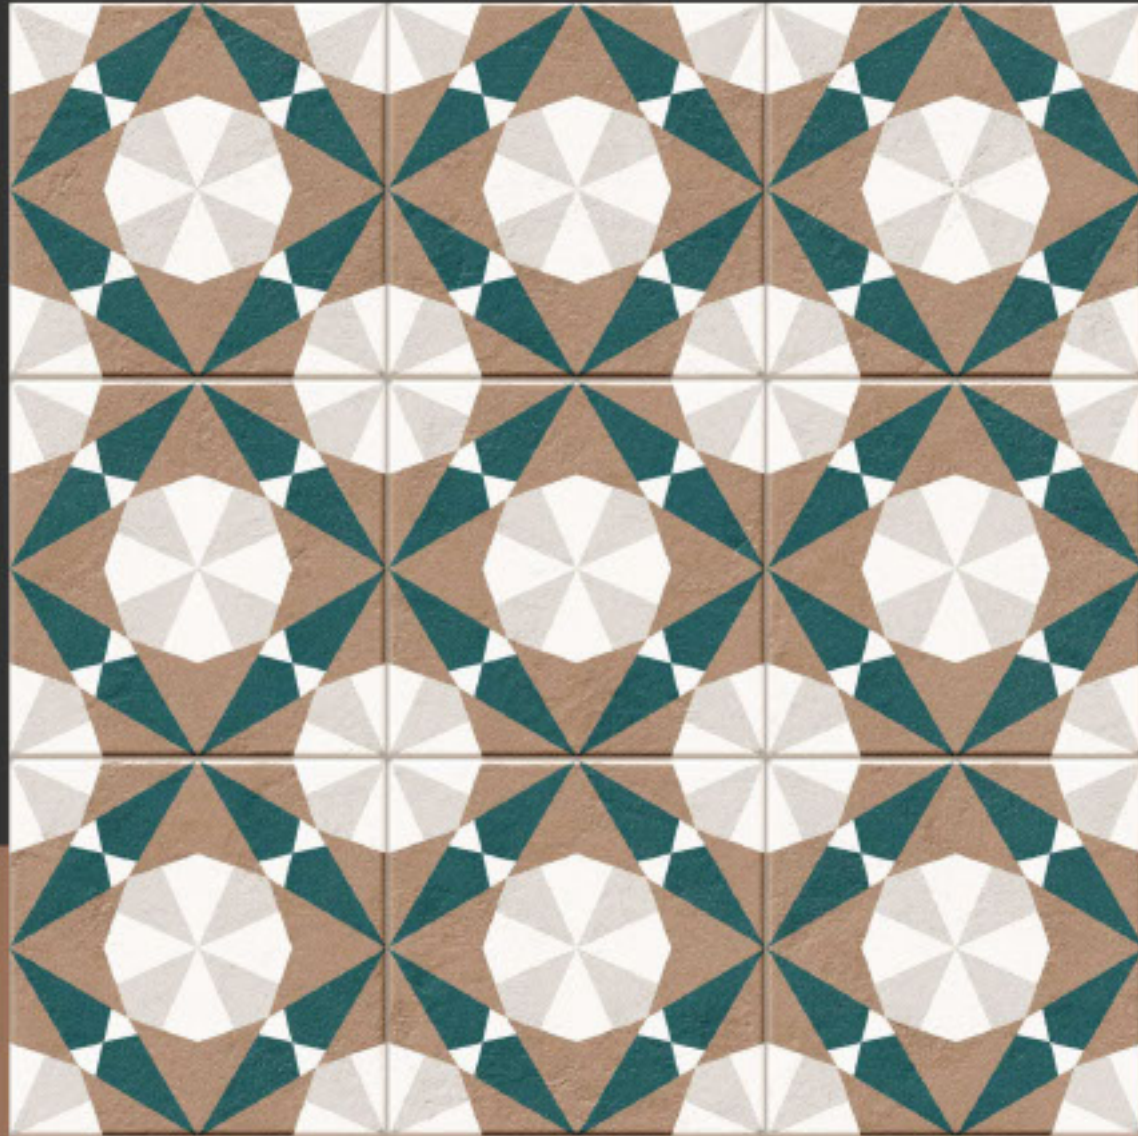

MOROCCAN

Gres Porcelain Stoneware / Intended To Use At Pavimento - Indoor & Outdoor

ALTEA MINT

600x600mm

2'x2' / 24"x24"

Structured Matt Surface