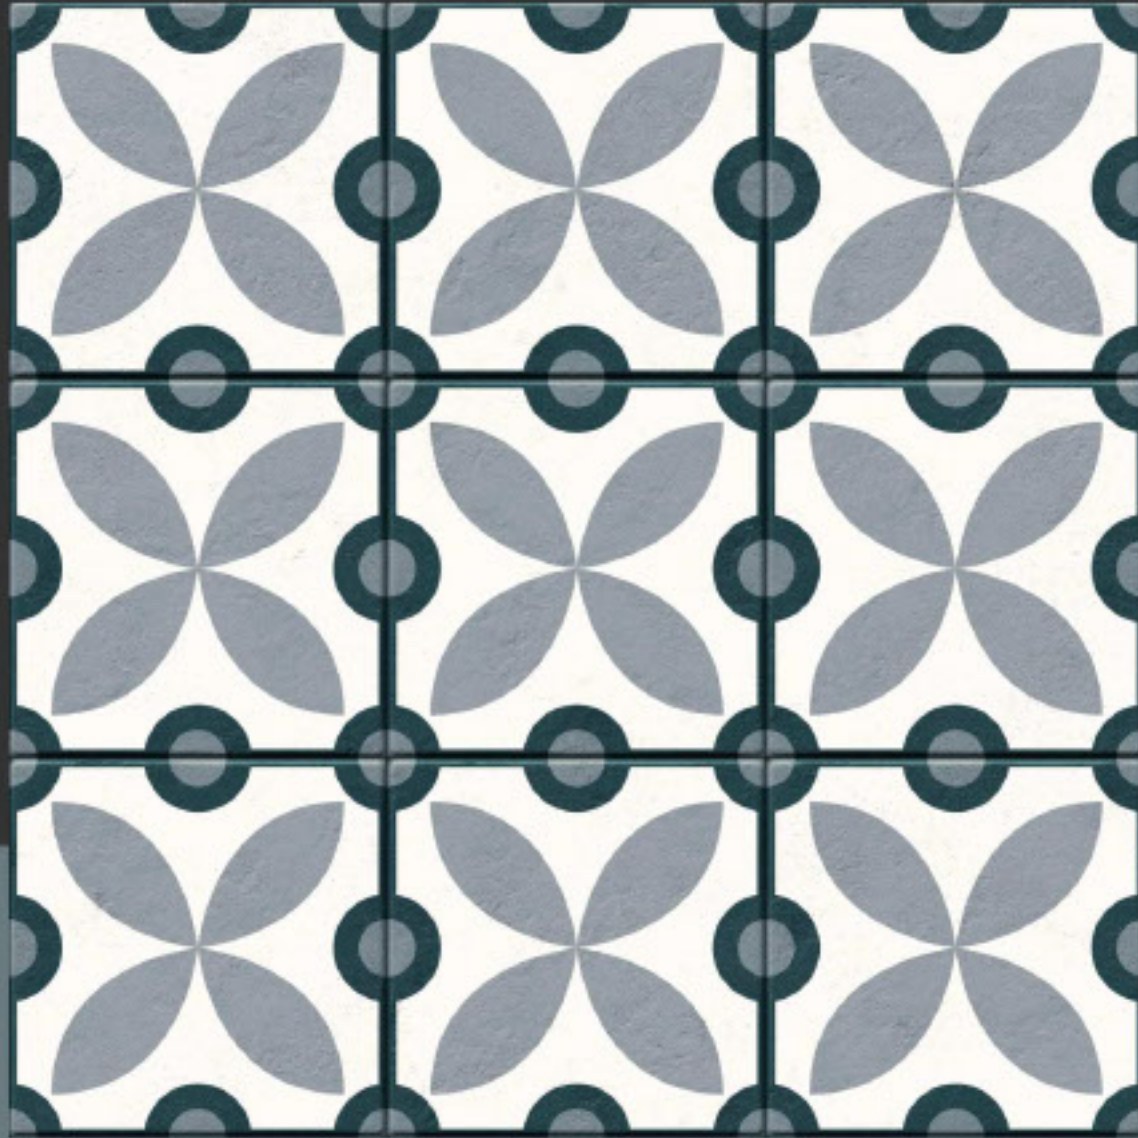

MOROCCAN

Gres Porcelain Stoneware / Intended To Use At Pavimento - Indoor & Outdoor

GEMINI BLUE

600x600mm
2'x2' / 24"x24"

Structured Matt Surface