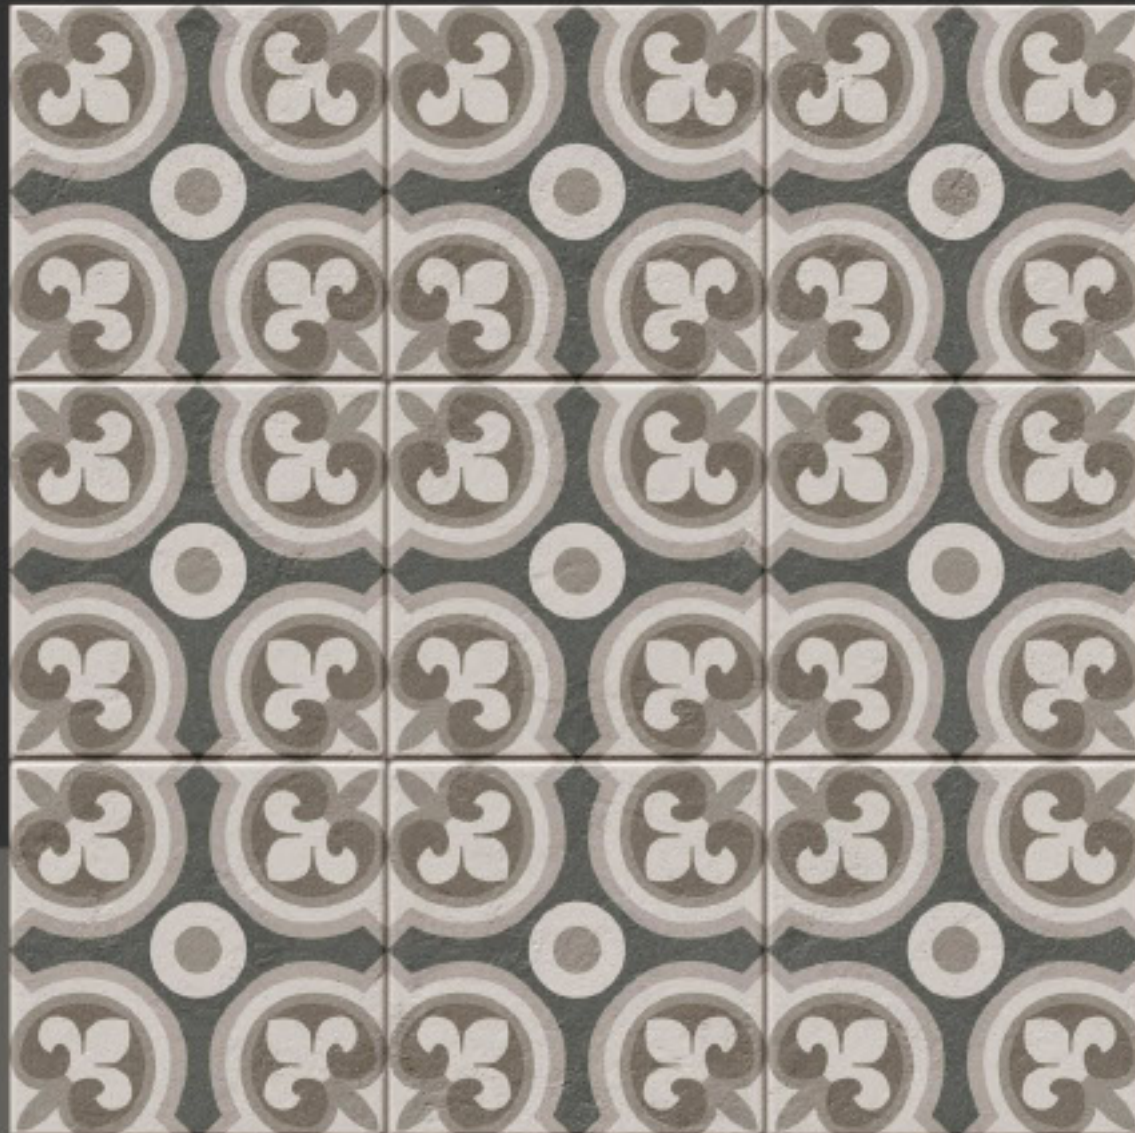

MOROCCAN

Gres Porcelain Stoneware / Intended To Use At Pavimento - Indoor & Outdoor

PLACEMAT BELEN

600x600mm

2'x2' / 24"x24"

Structured Matt Surface