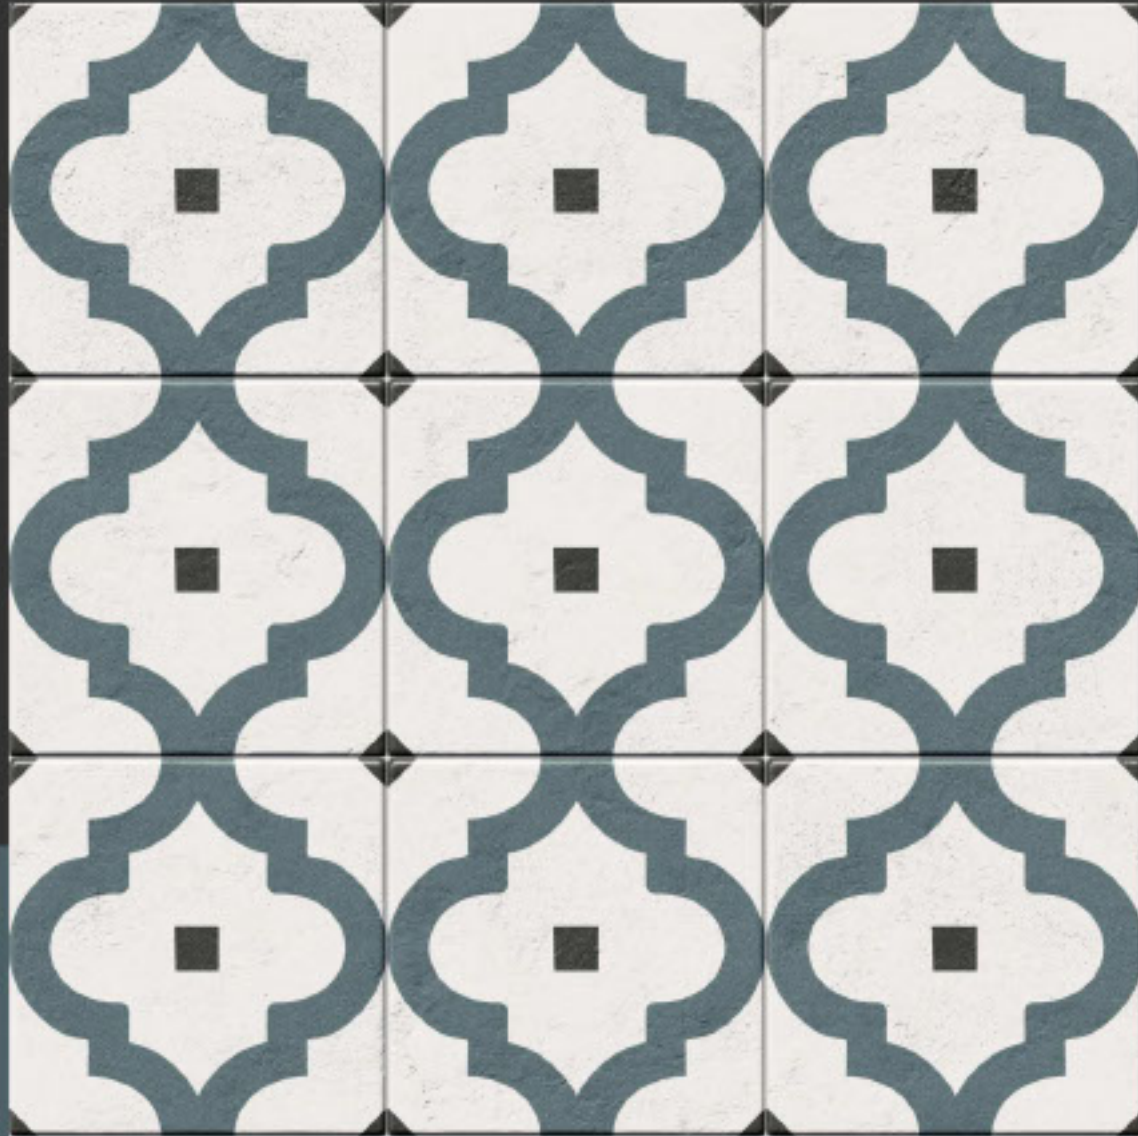

MOROCCAN

Gres Porcelain Stoneware / Intended To Use At Pavimento - Indoor & Outdoor

HERALD BLUE

600x600mm
2'x2' / 24"x24"

Structured Matt Surface