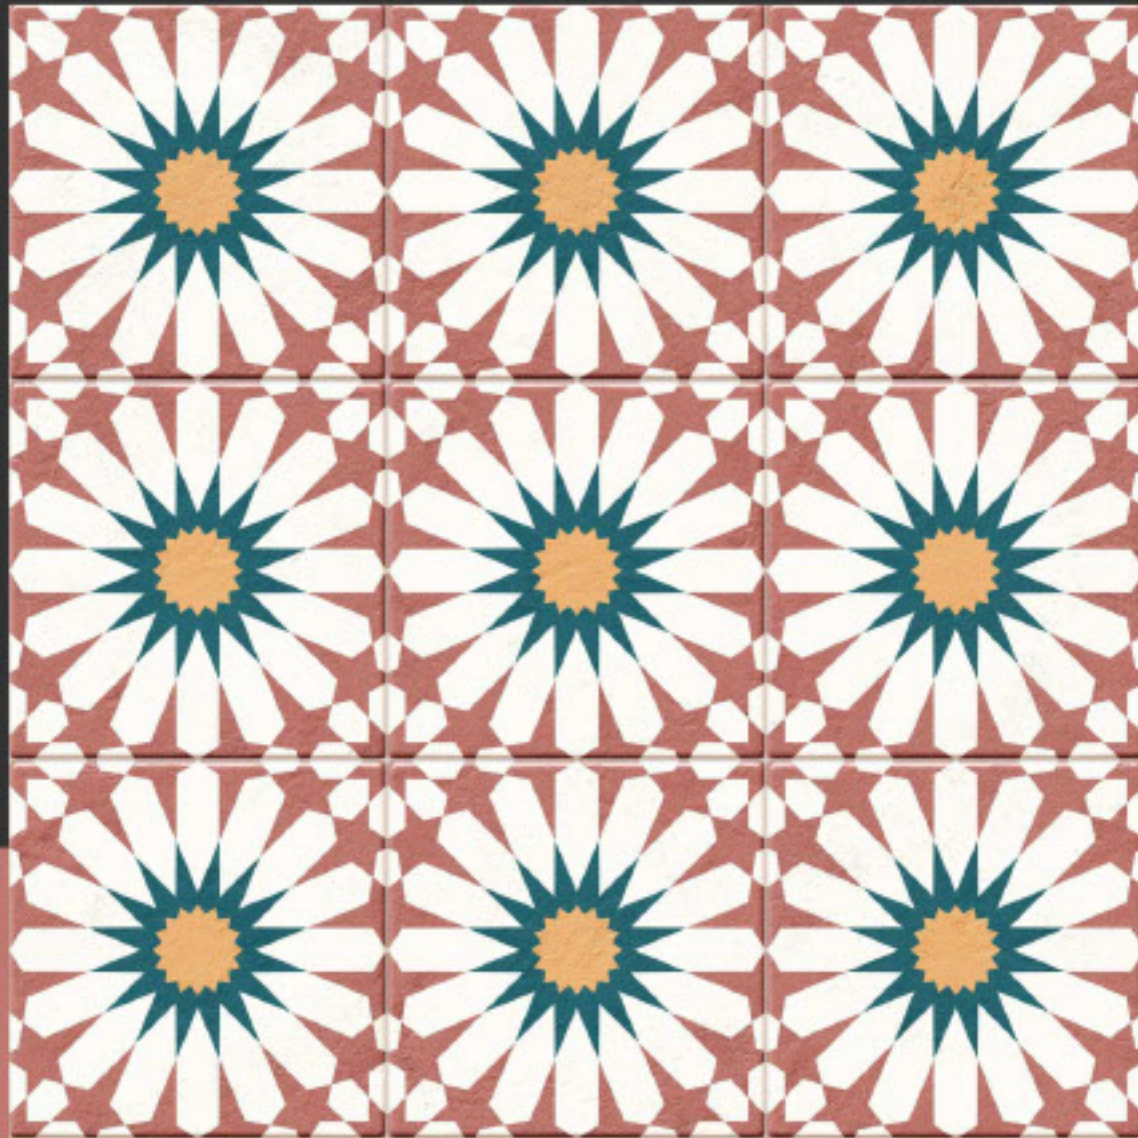

MOROCCAN

Gres Porcelain Stoneware / Intended To Use At Pavimento - Indoor & Outdoor

SOLEIL BURDEOS

600x600mm

2'x2' / 24"x24"

Structured Matt Surface