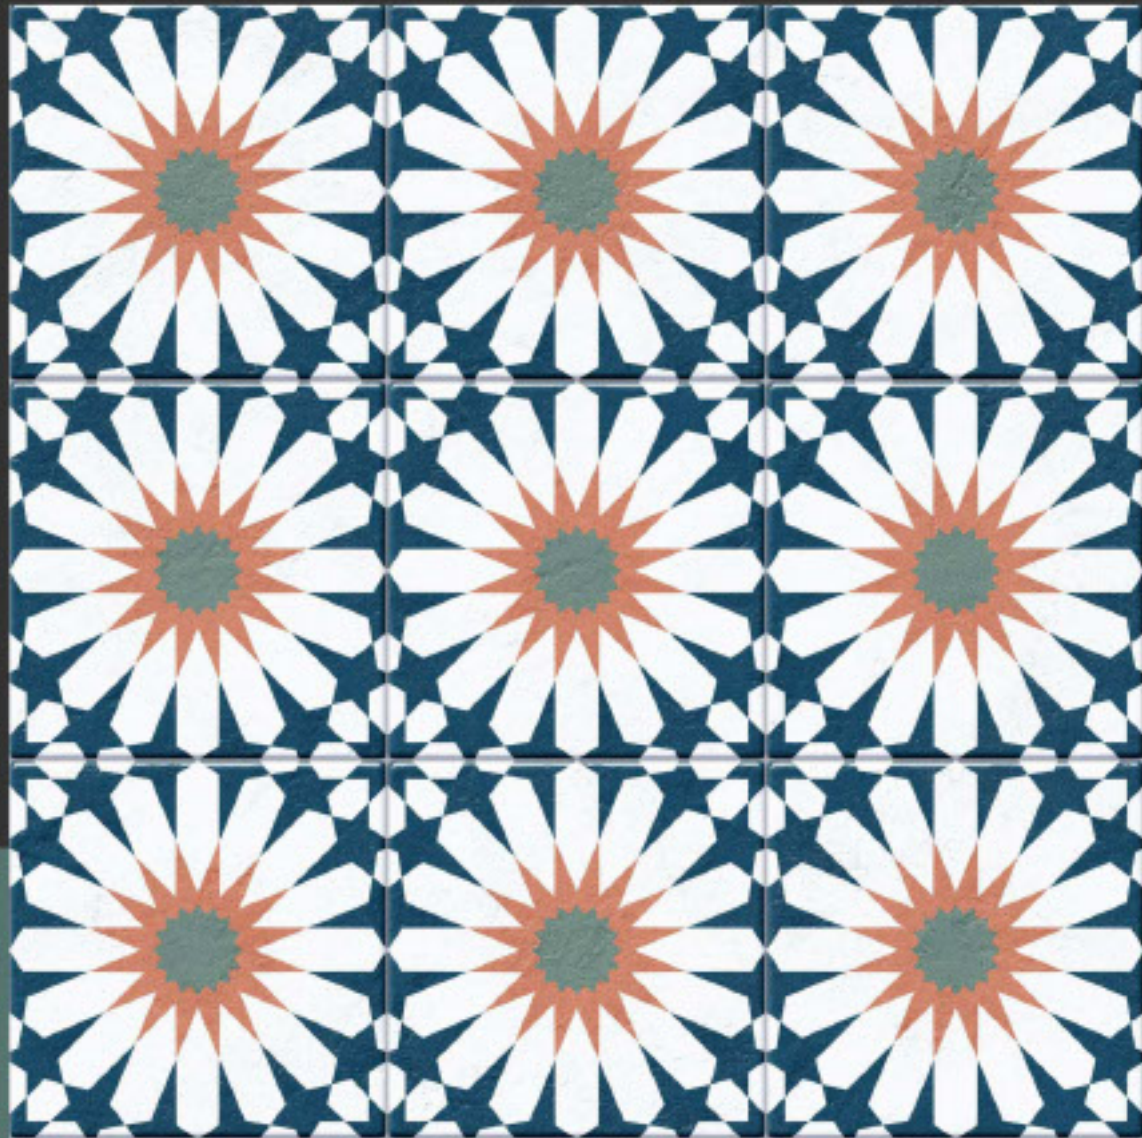

MOROCCAN

Gres Porcelain Stoneware / Intended To Use At Pavimento - Indoor & Outdoor

SOLEIL MINT

600x600mm

2'x2' / 24"x24"

Structured Matt Surface