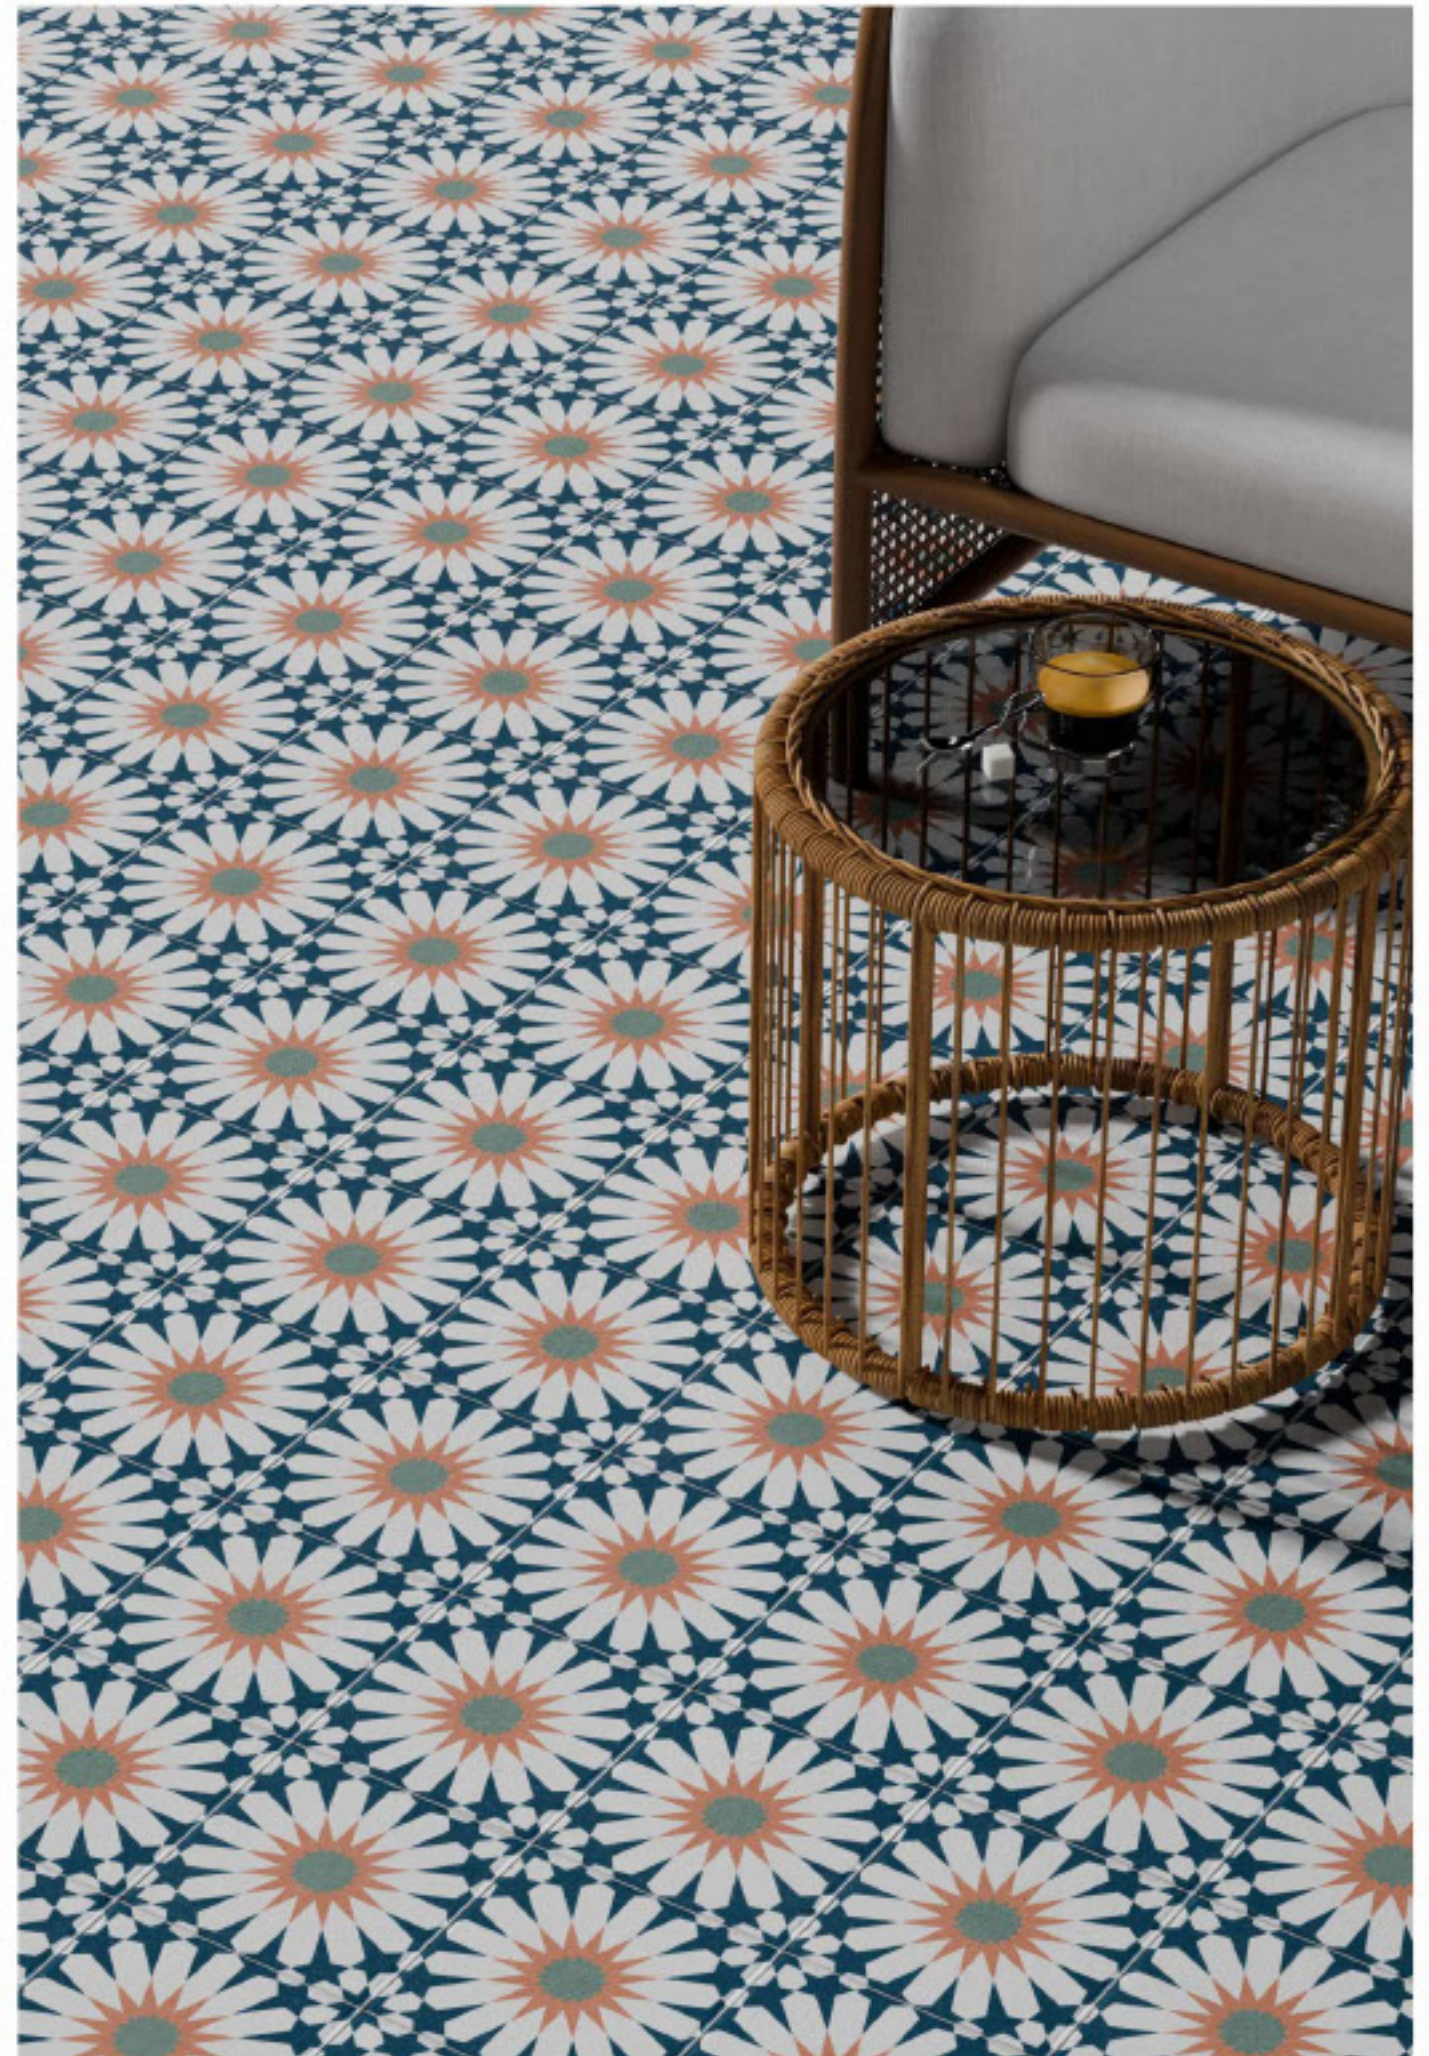

## SOLEIL BURDEOS

600x600mm

2'x2' / 24"x24"

Structured Matt Surface

## SOLEIL MINT

600x600mm

2'x2' / 24"x24"

Structured Matt Surface

**Thank You**