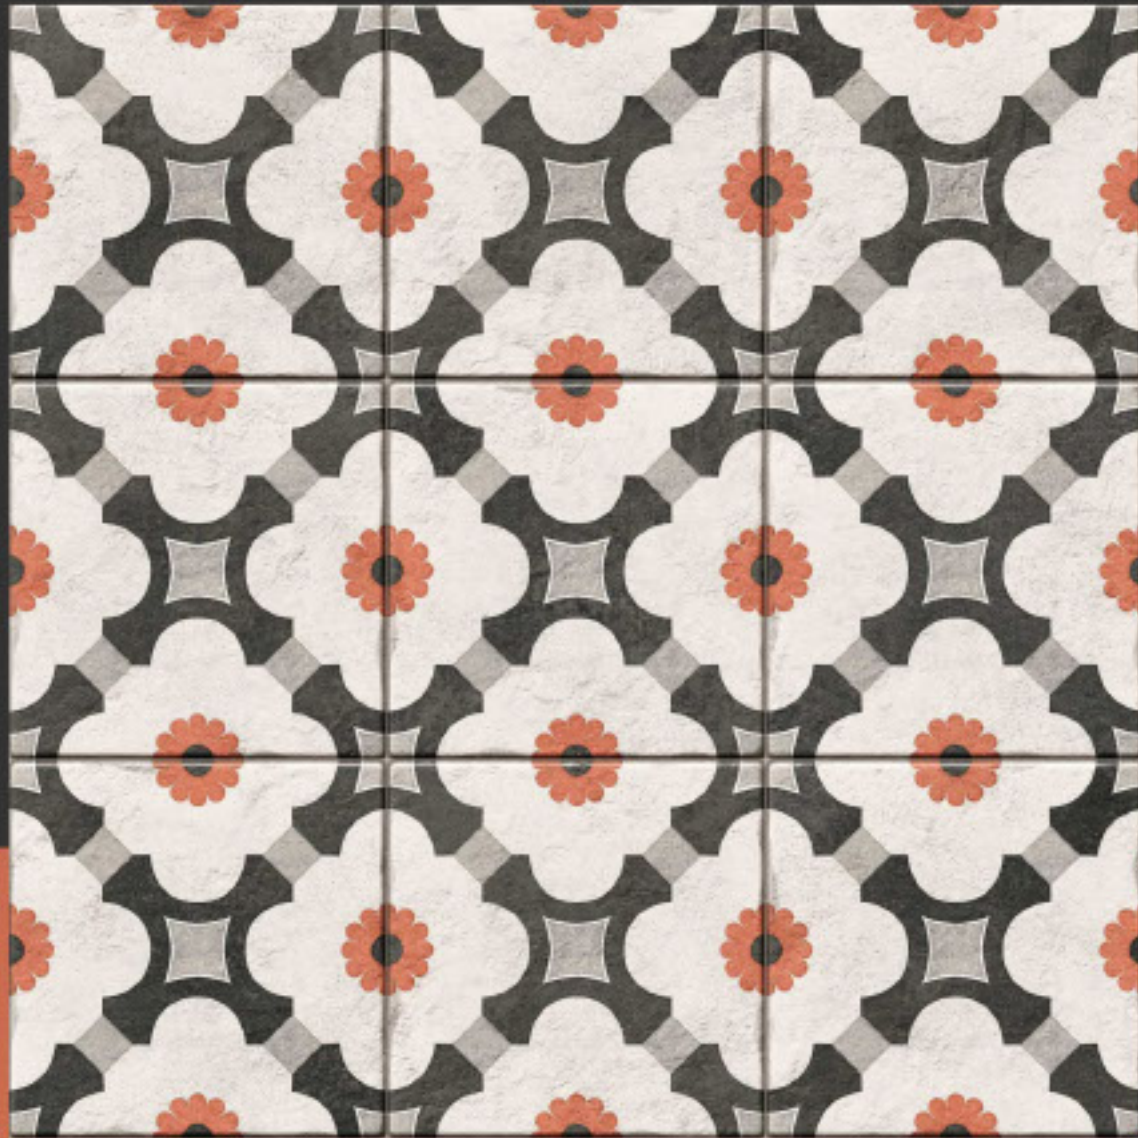

MOROCCAN

Gres Porcelain Stoneware / Intended To Use At Pavimento - Indoor & Outdoor

BARCELONA CELTIC

600x600mm

2'x2' / 24"x24"

Structured Matt Surface