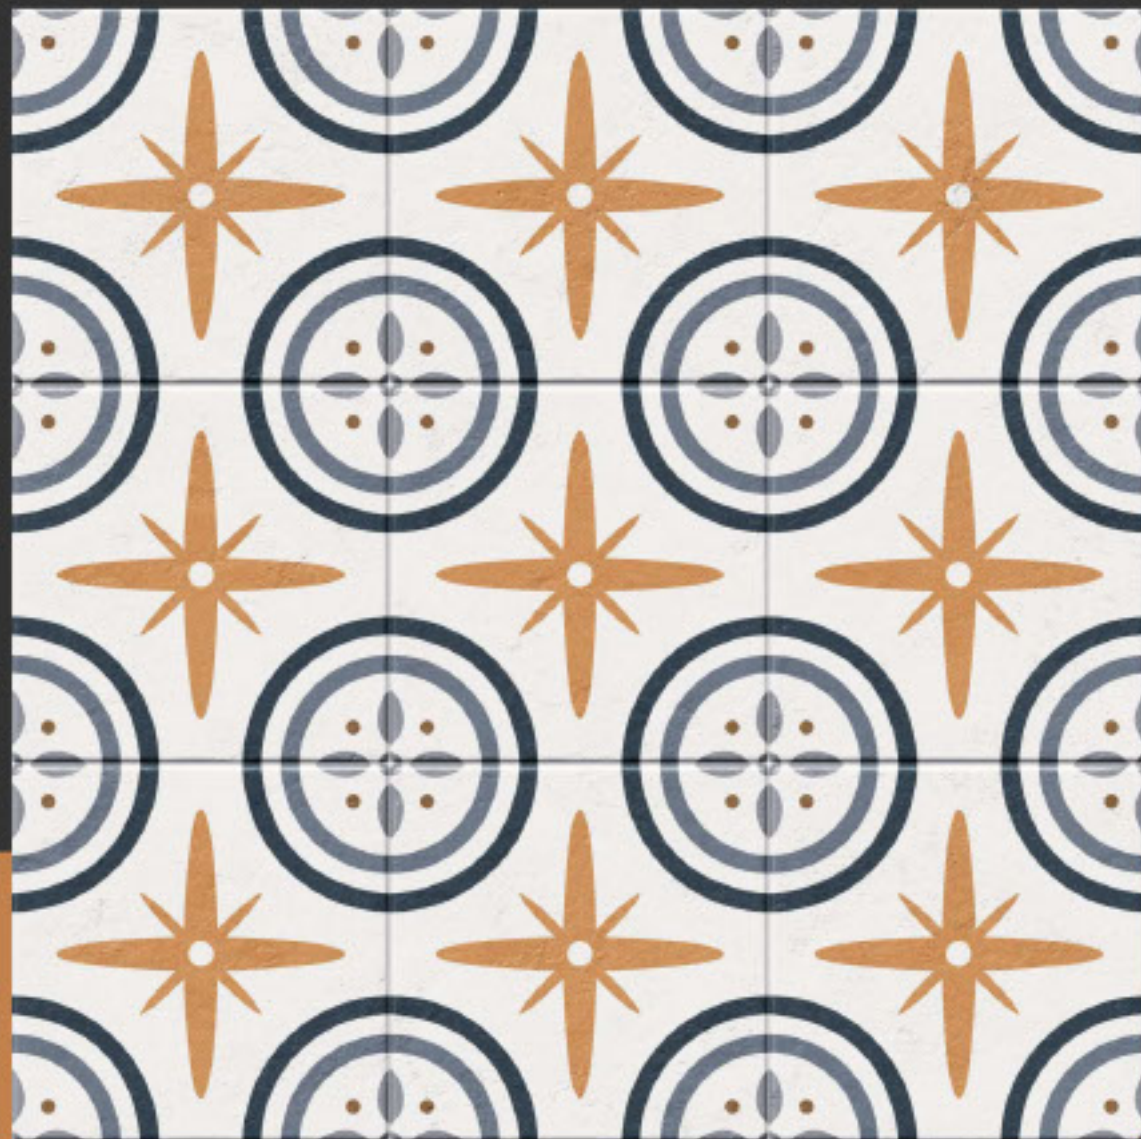

MOROCCAN

Gres Porcelain Stoneware / Intended To Use At Pavimento - Indoor & Outdoor

ROMANZA ORANZE

600x600mm
2'x2' / 24"x24"

Structured Matt Surface