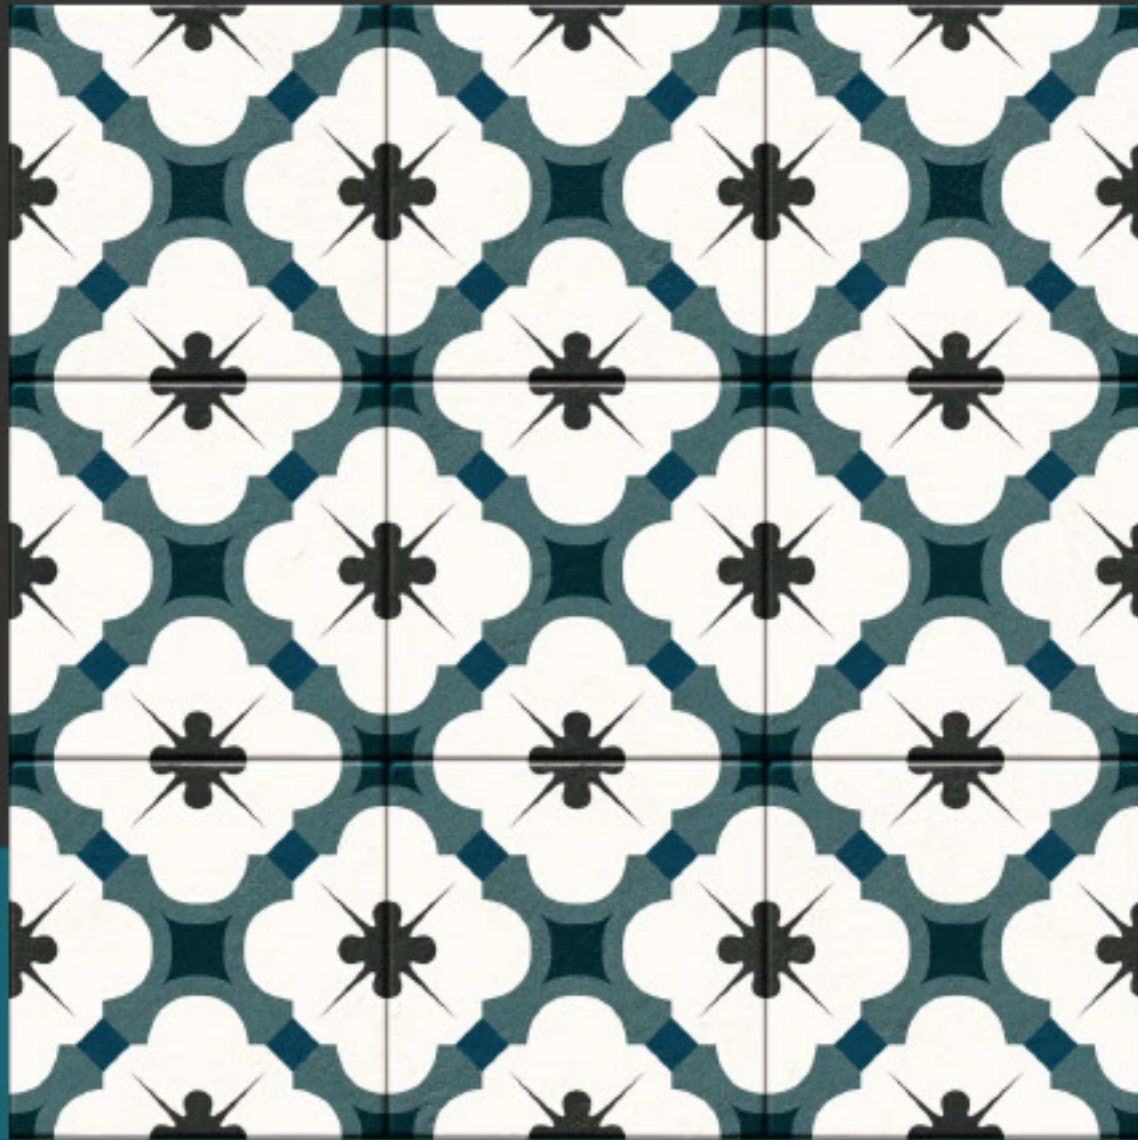

MOROCCAN

Gres Porcelain Stoneware / Intended To Use At Pavimento - Indoor & Outdoor

GRACE BLUE

600x600mm
2'x2' / 24"x24"

Structured Matt Surface