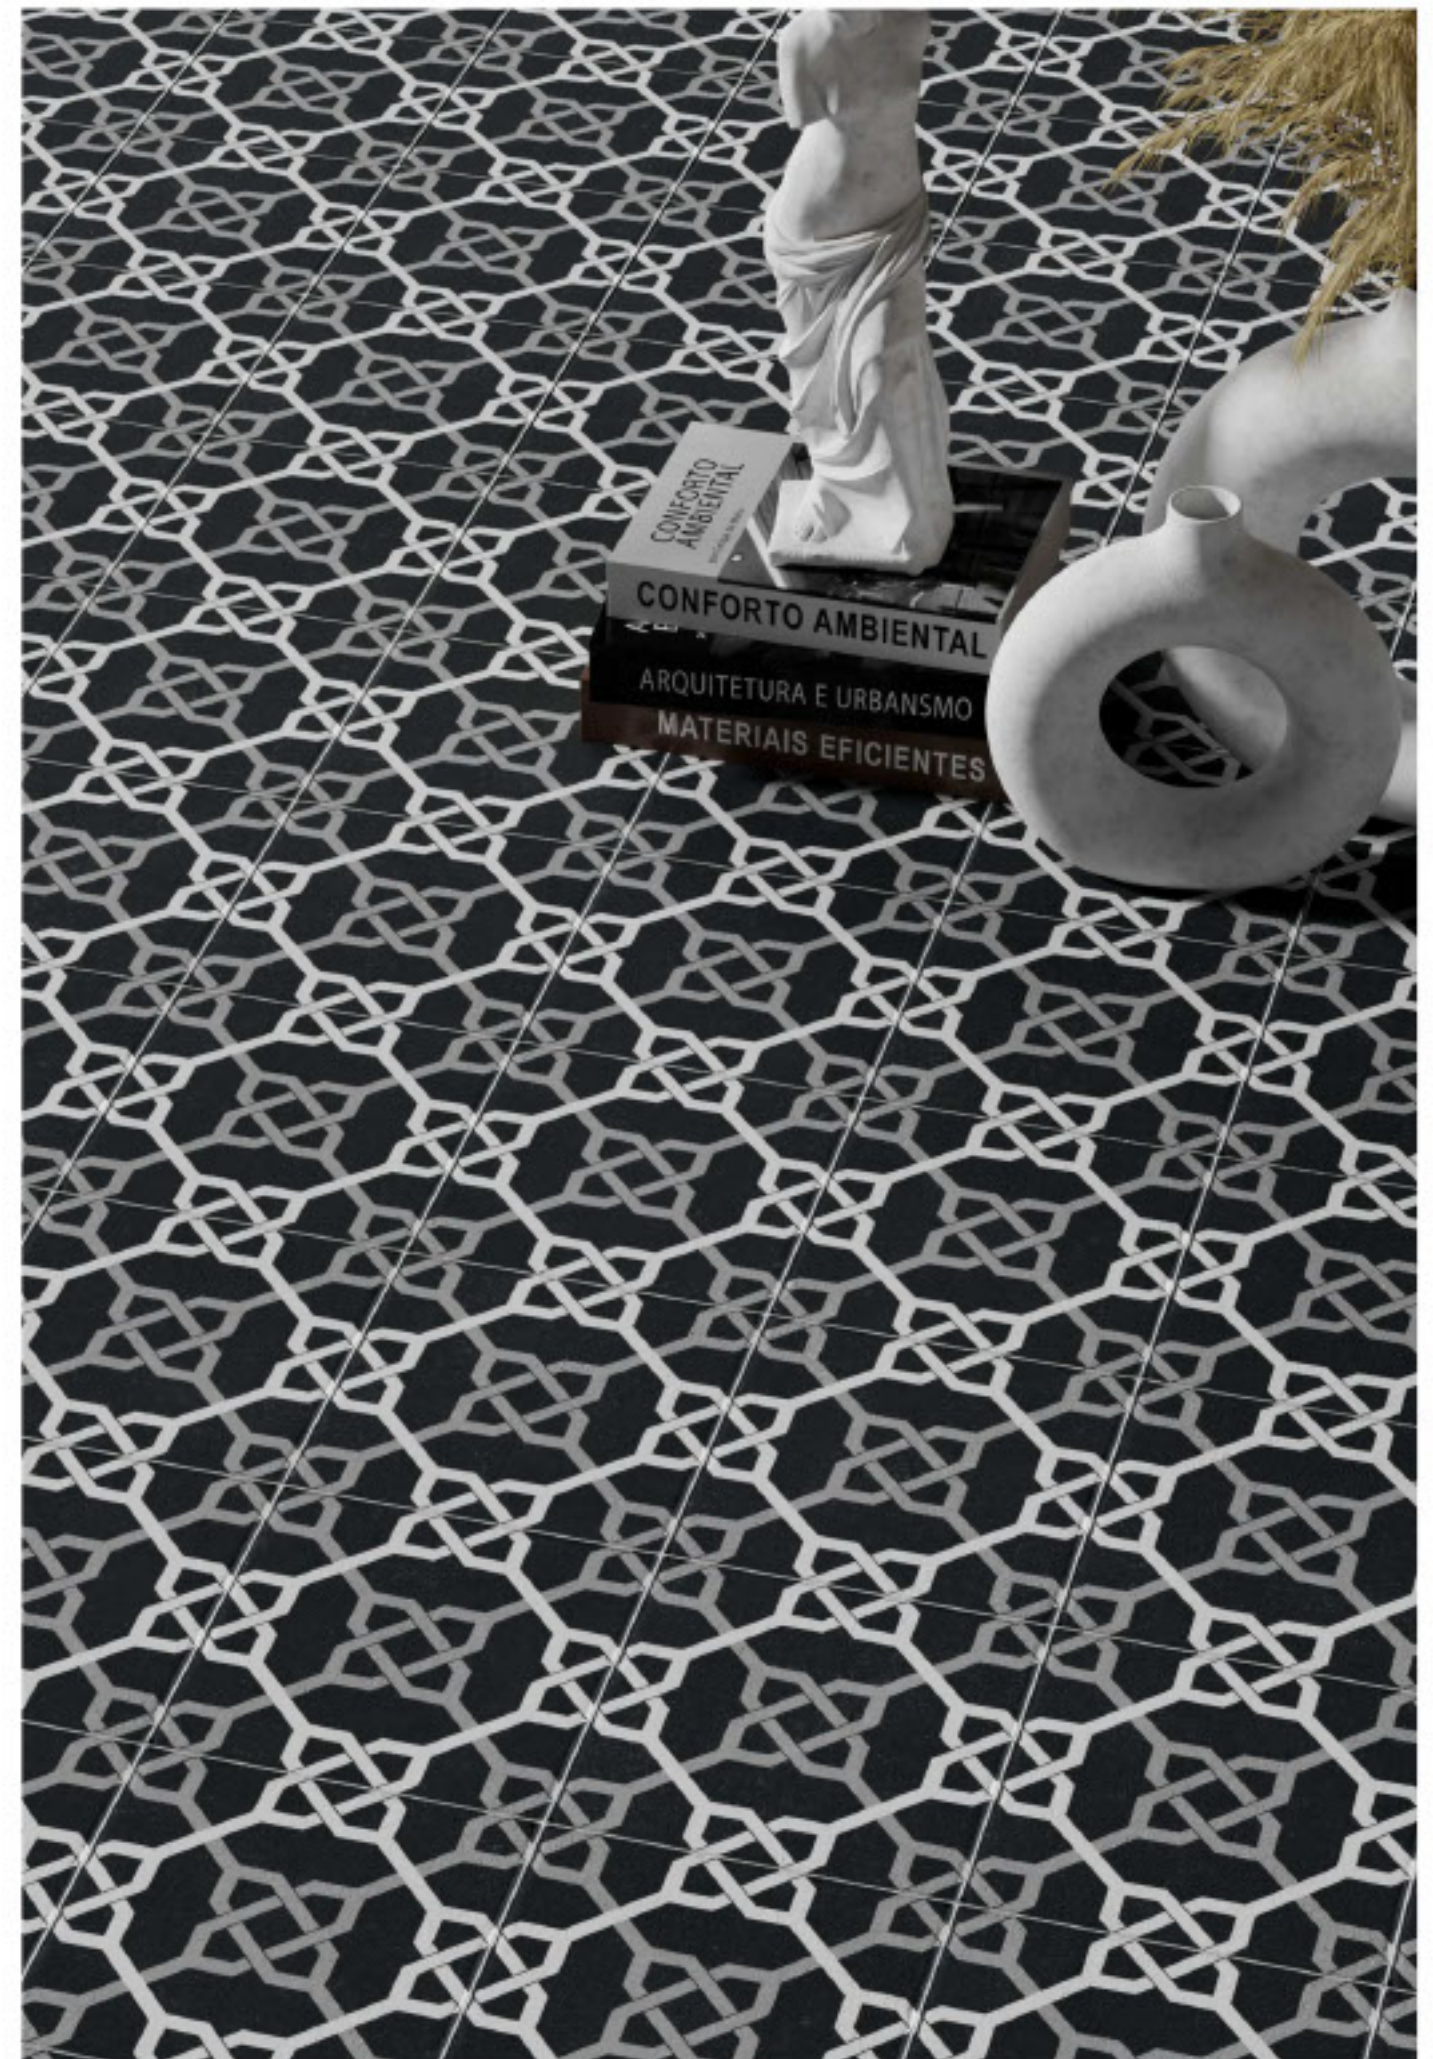

MOROCCAN

Gres Porcelain Stoneware / Intended To Use At Pavimento - Indoor & Outdoor

LATTICE BLACK

600x600mm
2'x2' / 24"x24"

Structured Matt Surface