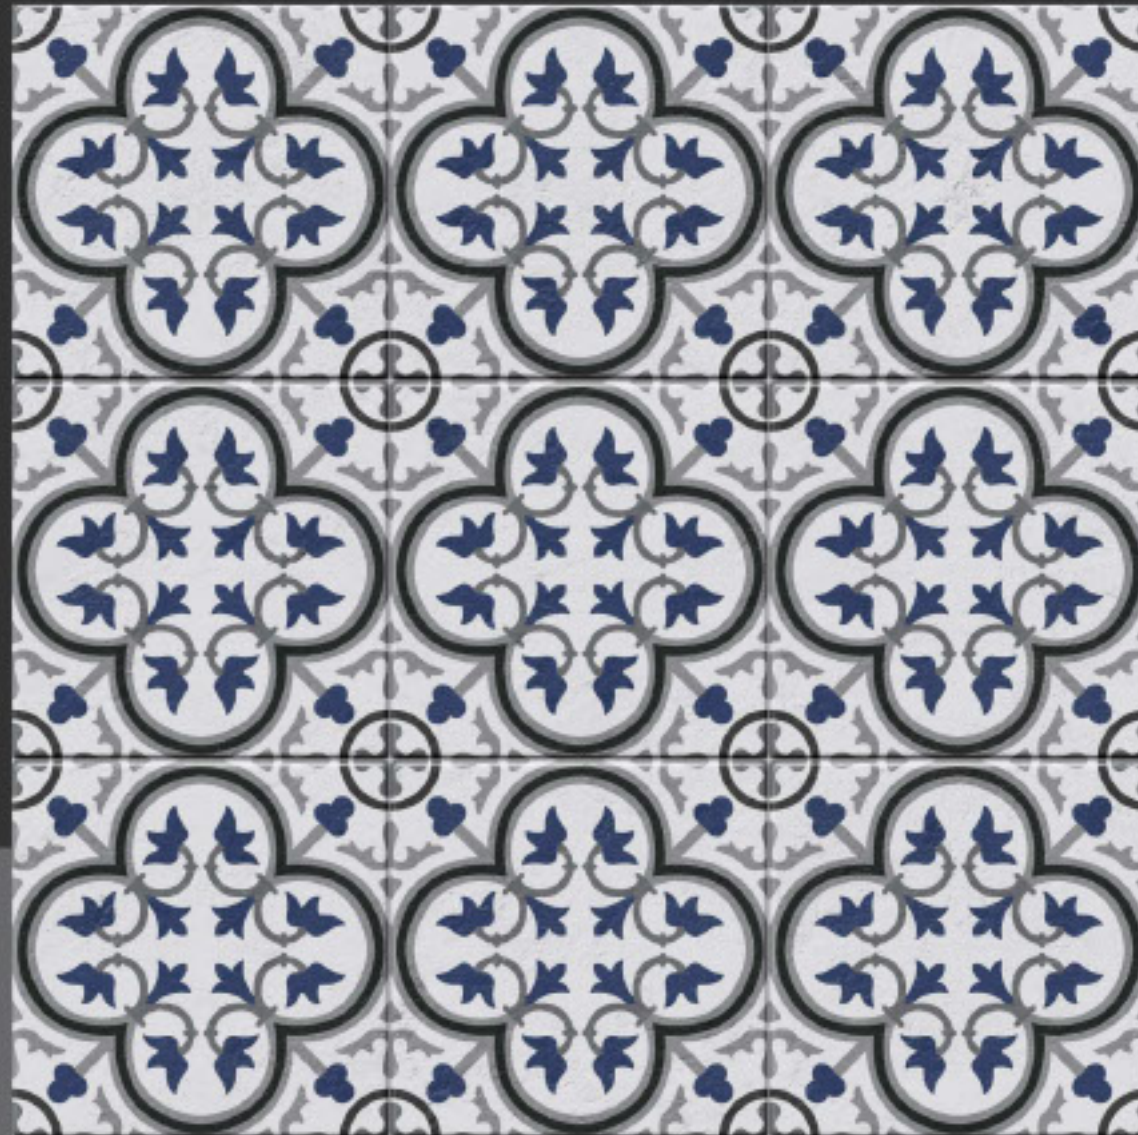

MOROCCAN

Gres Porcelain Stoneware / Intended To Use At Pavimento - Indoor & Outdoor

MACANAKA BLUE

600x600mm
2'x2' / 24"x24"

Structured Matt Surface