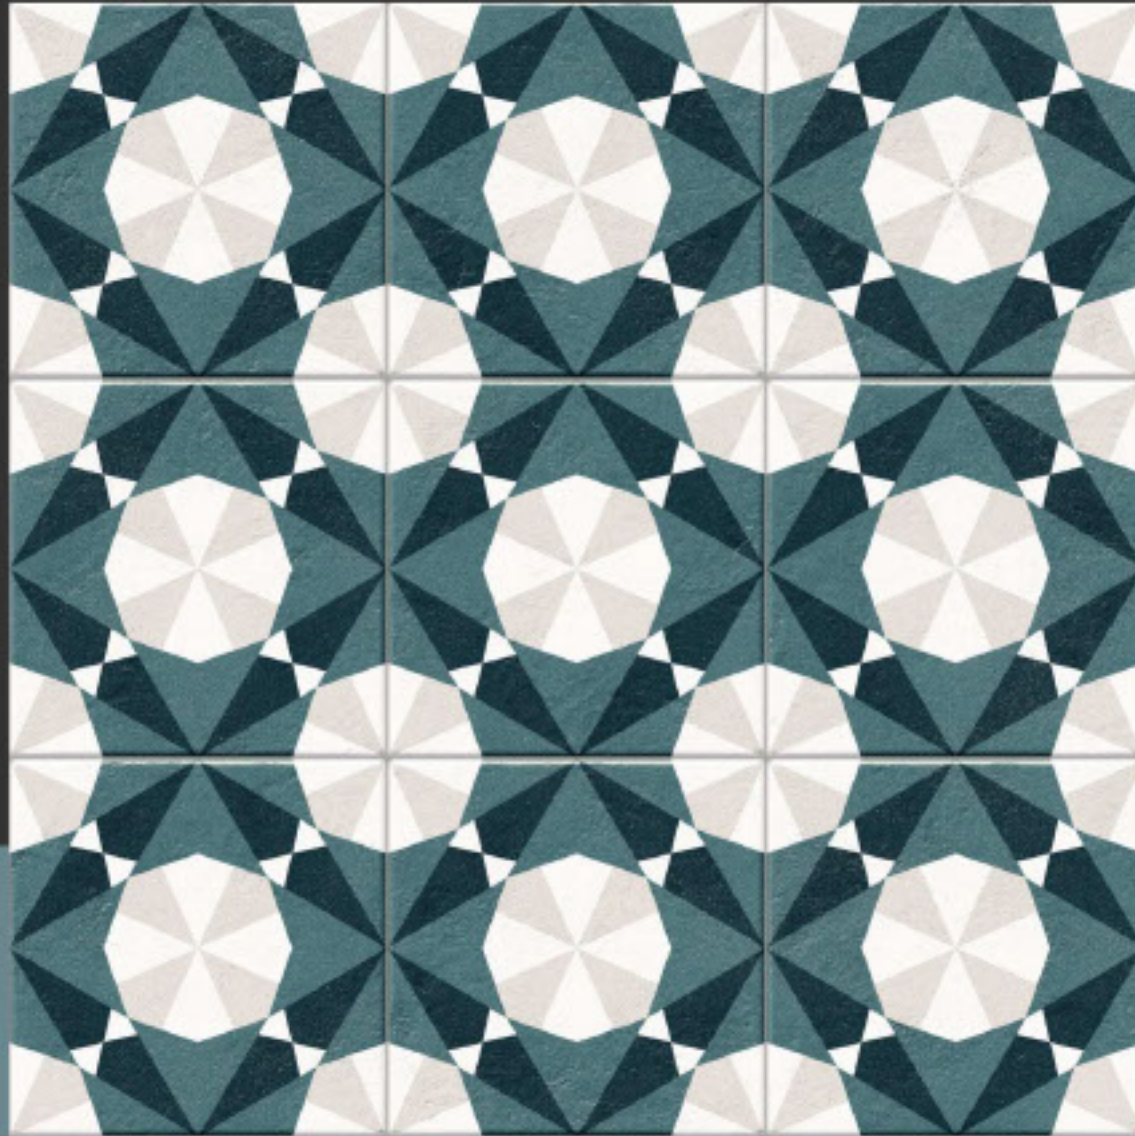

MOROCCAN

Gres Porcelain Stoneware / Intended To Use At Pavimento - Indoor & Outdoor

ALTEA NAVY

600x600mm
2'x2' / 24"x24"

Structured Matt Surface