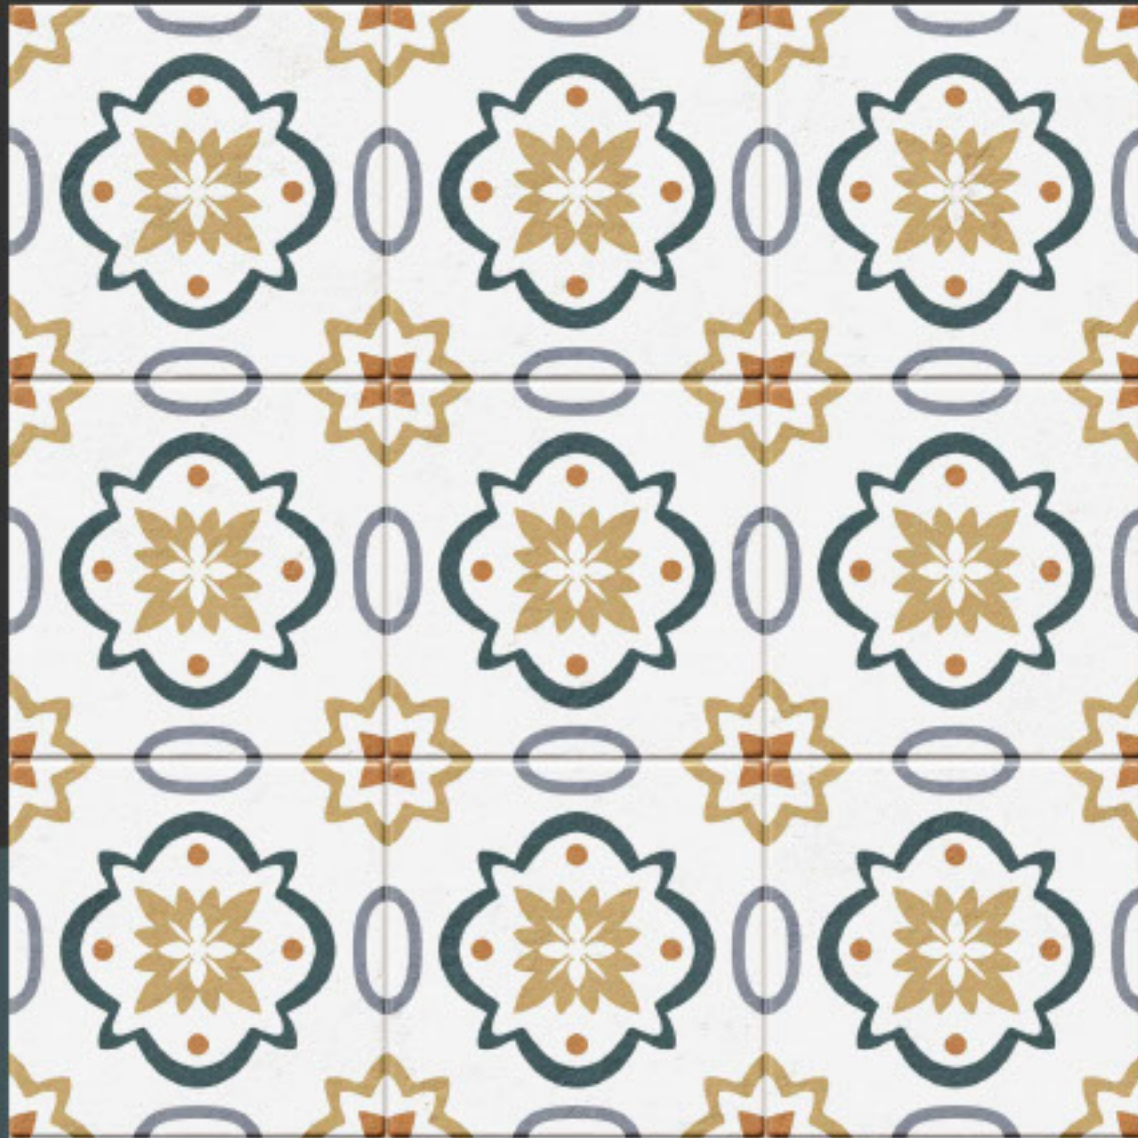

MOROCCAN

Gres Porcelain Stoneware / Intended To Use At Pavimento - Indoor & Outdoor

ARMEIDA ORANZE

600x600mm

2'x2' / 24"x24"

Structured Matt Surface